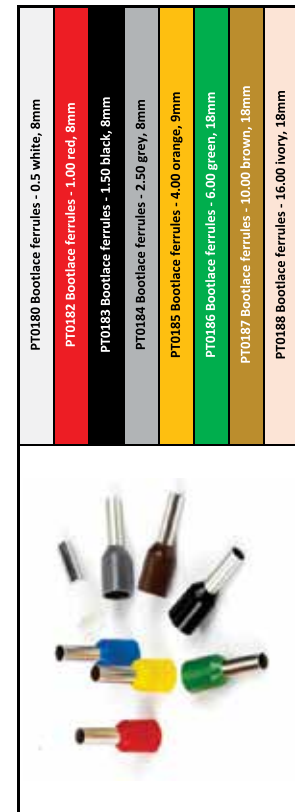

**Stone - Stamcor**  
bringing power to your product

**Pre-Insulated Terminals**

**PRE-INSULATED TERMINALS**

WIRE RANGE mm <sup>2</sup>	RING	SPADE	PIN	BUT	BULLET MALE	BULLET FEMALE	FLAT BLADE	HOOK BLADE	MALE DISCONNECT	FEMALE DISCONNECT	FEMALE DISCONNECT	FEMALE DISCONNECT	FULL INSULATED FEMALE					
0.5 - 1.5mm <sup>2</sup>	RV1-3/7	SV1-3/7 SV1-4 SV1-5 SV1-6	PTV1-10	BVS1	MPV1-156	FRV1-156	DBV1-11 (11 X 3mm)	LBV1-4/6 (4.6mm)	MDV1-250 (6.3mm)	PBDV1-250 (6.3mm)	FDV1-250 (6.3mm)	FDV1-187 (4.8mm)	FDV1-110 (2.8mm)					
	RV1-4						DBV1-18 (18 X 2.3mm)	LBV1-3 (3mm)										
	RV1-5																	
	RV1-6																	
	RV1-10																	
1.5 - 2.5mm <sup>2</sup>	RV2-3/7	SV2-3/7 SV2-4 SV2-5 SV2-6	PTV2-10	BVS2	MPV2-156	FRV2-156	DBV2-9 (9 X 2.8mm)	LBV2-4/6 (4.6mm)	MDV2-250 (6.3mm)	PBDV2-250 (6.3mm)	FDV2-250 (6.3mm)	FDV2-187 (4.8mm)						
	RV2-4						DBV2-18 (18 X 2.3mm)	LBV2-3 (3mm)										
	RV2-5																	
	RV2-6																	
	RV2-8																	
4.0 - 6.0mm <sup>2</sup>	RV5-3/7	SV5-3/7 SV5-4 SV5-5 SV5-6	PTV5-13	BVS5	MPV5-156	FRV5-195	DBV5-10 (10 X 2.8mm)	LBV5-4/6 (4.6mm)	MDV5-250 (6.3mm)	PBDV5-250 (6.3mm)	FDV5-375 (9.5mm)	FDV5-250 (6.3mm)						
	RV5-4							LBV5-4/6 (3mm)										
	RV5-5																	
	RV5-6																	
	RV5-8																	

**T-J6**  
Pre-insulated terminal crimper

**TC-6**  
Bootlace ferrule crimping

PT0180 Bootlace ferrules - 0.5 white, 8mm
PT0182 Bootlace ferrules - 1.00 red, 8mm
PT0183 Bootlace ferrules - 1.50 black, 8mm
PT0184 Bootlace ferrules - 2.50 grey, 8mm
PT0185 Bootlace ferrules - 4.00 orange, 9mm
PT0186 Bootlace ferrules - 6.00 green, 18mm
PT0187 Bootlace ferrules - 10.00 brown, 18mm
PT0188 Bootlace ferrules - 16.00 Ivory, 18mm